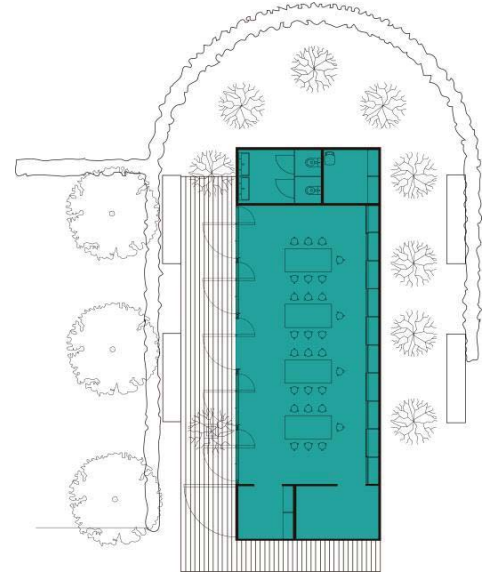

Workshop Space

The **Workshop Space** is an industrial metal construction, rectangular and with gable roof, located at the Cypress Garden, isolated space on the west of the Fundació. It is possible to open one of its exterior façades. Composed by hall, lockers, clear room with 4 tables and 24 chairs, service area equipped with a small office, store and toilets.

Technologic multifunctional space with plasma. Possible activities like workshop, training room or meeting room and presentations. Independent access from the museum is preceded by Cypress Garden.

					
YES	-	-	50	100	According to availability

Equipment:

- **WIFI.** Web communication through WIFI and connection to the internal internet network. 100 MB upload and download speed
- **Lighting.** 250 lux. Inlets: power 3,2 kW
- **Switchboards:** 1 of 8 kW: normally used for refrigerators, cooling, audio.
- **Water supply:** 2 taps of 0,2 l/s.
- **Luggage lockers, 4 tables, 24 chairs and toilets.**
- **Plasma TV:** 60 inches.
- **Small sound table**